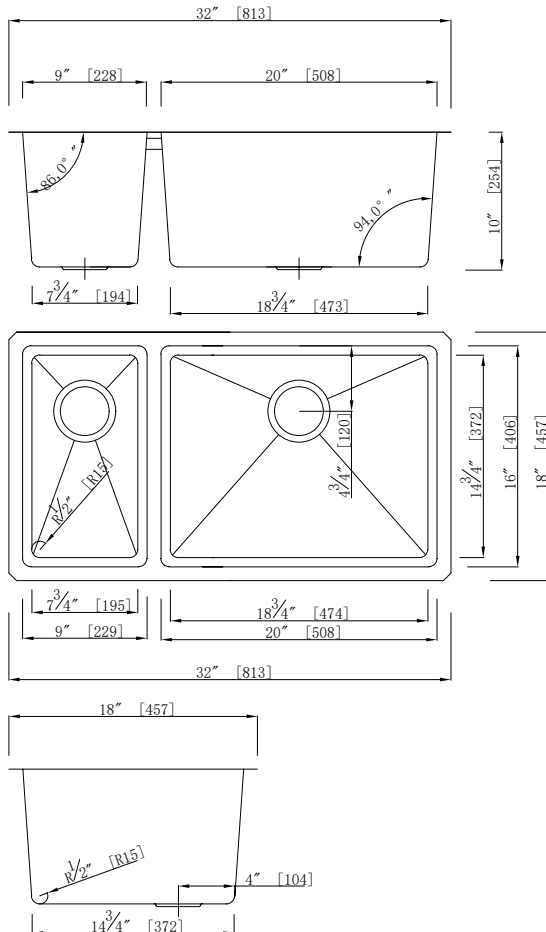

GSM-3070

UPC: 813649025422

Style:

- Micro Radius
- Undermount
- Kitchen Sink
- 30/70 Straight-Cut Double Bowl

Size:

- Overall: 32"x18"x10"
- Bowl Size: (L)9"x16"x10" | (R)20"x16"x10"

Features:

- 18 Gauge Thickness
- 304 Stainless Steel Sink
- 18/10 Chrome/Nickel Content
- Extra Large Sound Cancellation Pads
- Thermal Undercoating